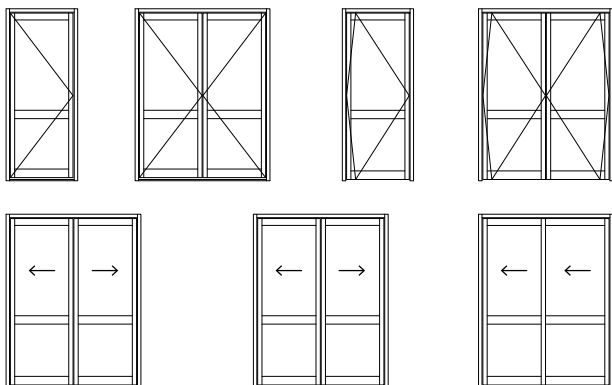

Swan Evo

45mm Shopfront Door

A VERSATILE SHOP FRONT DOOR SOLUTION
FOR A WIDE RANGE OF APPLICATIONS.

1300 ALSPEC (1300 257 732)
alspec.com.au

alspec
ALUMINIUM SYSTEMS
SPECIALISTS

45mm Commercial Shopfront Door

The Alspec Swan Evo 45mm Commercial Door is a versatile shopfront door that is easy to fabricate and install. Suitable for a wide range of applications, the Swan Evo can be used in hinged, pivoted or sliding configurations, while also integrating seamlessly with the Alspec commercial framing systems.

Typical Configurations

CAD Cross Sections

Key Features

- Available in hinged, pivoted or sliding options
- Stronger sash through the use of custom designed clamping spigot set
- 19mm glazing pocket accepts up to 13.5mm single glazed
- Double glazing option accepts up to a 28mm IGU
- Colour coded glazing wedges for ease of identification
- Panel heights up to 3000mm subject to project requirements and site conditions
- Easily adapts to Alspec's McArthur Evo and Hunter Evo framing systems
- Wide stiles/rails available
- Range of thresholds such as disabled ramp

Technical Specifications

Frame Dimensions	
Option 1	76 x 46mm
Option 2	101.6 x 46mm
Option 3	150 x 46mm
Maximum Recommended Sizes	
Height	3000mm
Width	2400mm*
Weight	225kg*
Acoustic Performance	
Glass Type	Rw (C; C _{tr})
6.38mm Laminate	32 dB
10.38mm/ 12/ 6.38mm IGU	36 (10.5mm Hush Lam) dB
Thermal Performance	
Uw range SG	4.2 - 6.0
SHGC range SG	0.30 - 0.69
Uw range DG	3.3 - 3.8
SHGC range DG	0.16 - 0.58
Glazing Details	
Single Glazed	6 - 13.5mm
Double Glazed	18 - 28mm
Compatible Systems	
Derwent Centre Pocket Framing	
McArthur Evo Centre Pocket Framing	
ecoFRAMEplus Centre Pocket Double Glazed Framing	
Hunter Evo Flush Glazed Framing	