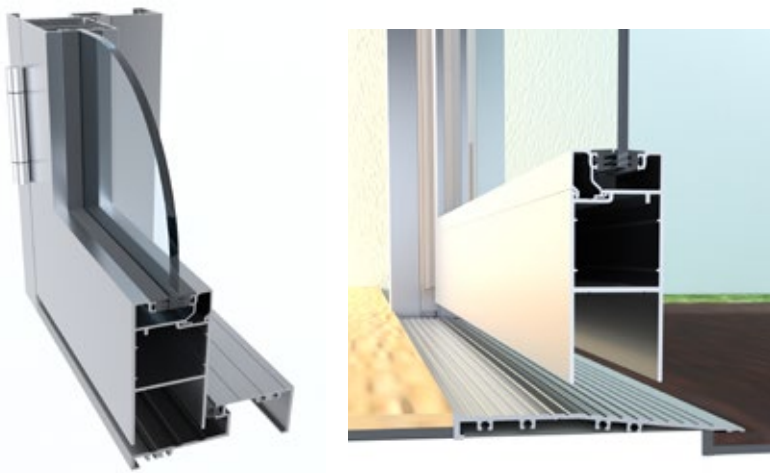

Swan Evo

45mm Shopfront Door

A VERSATILE SHOP FRONT DOOR SOLUTION
FOR A WIDE RANGE OF APPLICATIONS.

1300 ALSPEC (1300 257 732)
alspec.com.au

alspec
ALUMINIUM SYSTEMS
SPECIALISTS

45mm Commercial Shopfront Door

The Alspec Swan Evo 45mm Commercial Door is a versatile shopfront door that is easy to fabricate and install. Suitable for a wide range of applications, the Swan Evo can be used in hinged, pivoted or sliding configurations, while also integrating seamlessly with the Alspec commercial framing systems.

Featuring a new and improved clamping spigot set for superior performance and easy fitment, integrated heal and toe block and captive glazing option, the Swan Evo provides the ideal solution where superior operation and performance is required. Glazing could not be simpler with the colour coded wedges from standard Alspec systems being utilised to deal with the many diverse glass options.

Typical Configurations

CAD Cross Sections

Key Features

- Available in hinged, pivoted or sliding options
- Stronger sash through the use of custom designed clamping spigot set
- 19mm glazing pocket accepts up to 13.5mm single glazed
- Double glazing option accepts up to a 28mm IGU
- Colour coded glazing wedges for ease of identification
- Panel heights up to 3000mm subject to project requirements and site conditions
- Easily adapts to Alspec's McArthur Evo and Hunter Evo framing systems
- Wide stiles/rails available
- Range of thresholds such as disabled ramp