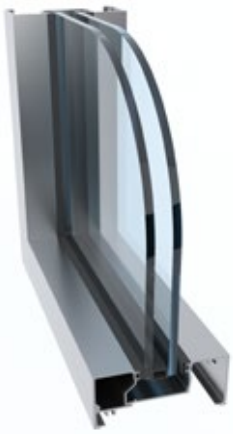

Available in a frame depth of 101.6mm x 50mm and 150mm x 50mm, ecoFRAMEplus allows a frame to transform from double to single glazed with ease. Glazing could not be simpler with the colour coded wedges to deal with the many diverse glass options.

Sub sills are recommended for optimum weathering with all ecoFRAMEplus systems.

Typical Configurations

CAD Cross Sections

Key Features

- Sharp unbroken lines
- 4mm – 14mm single glazed and up to 28mm double glazed options
- Robust frame
- Secure glazing using fully captive backing gaskets to outside of window frame
- Excellent weathering performance
- Colour coded glazing wedges for ease of identification
- Easily adapts to Alspec's awnings and hinged doors